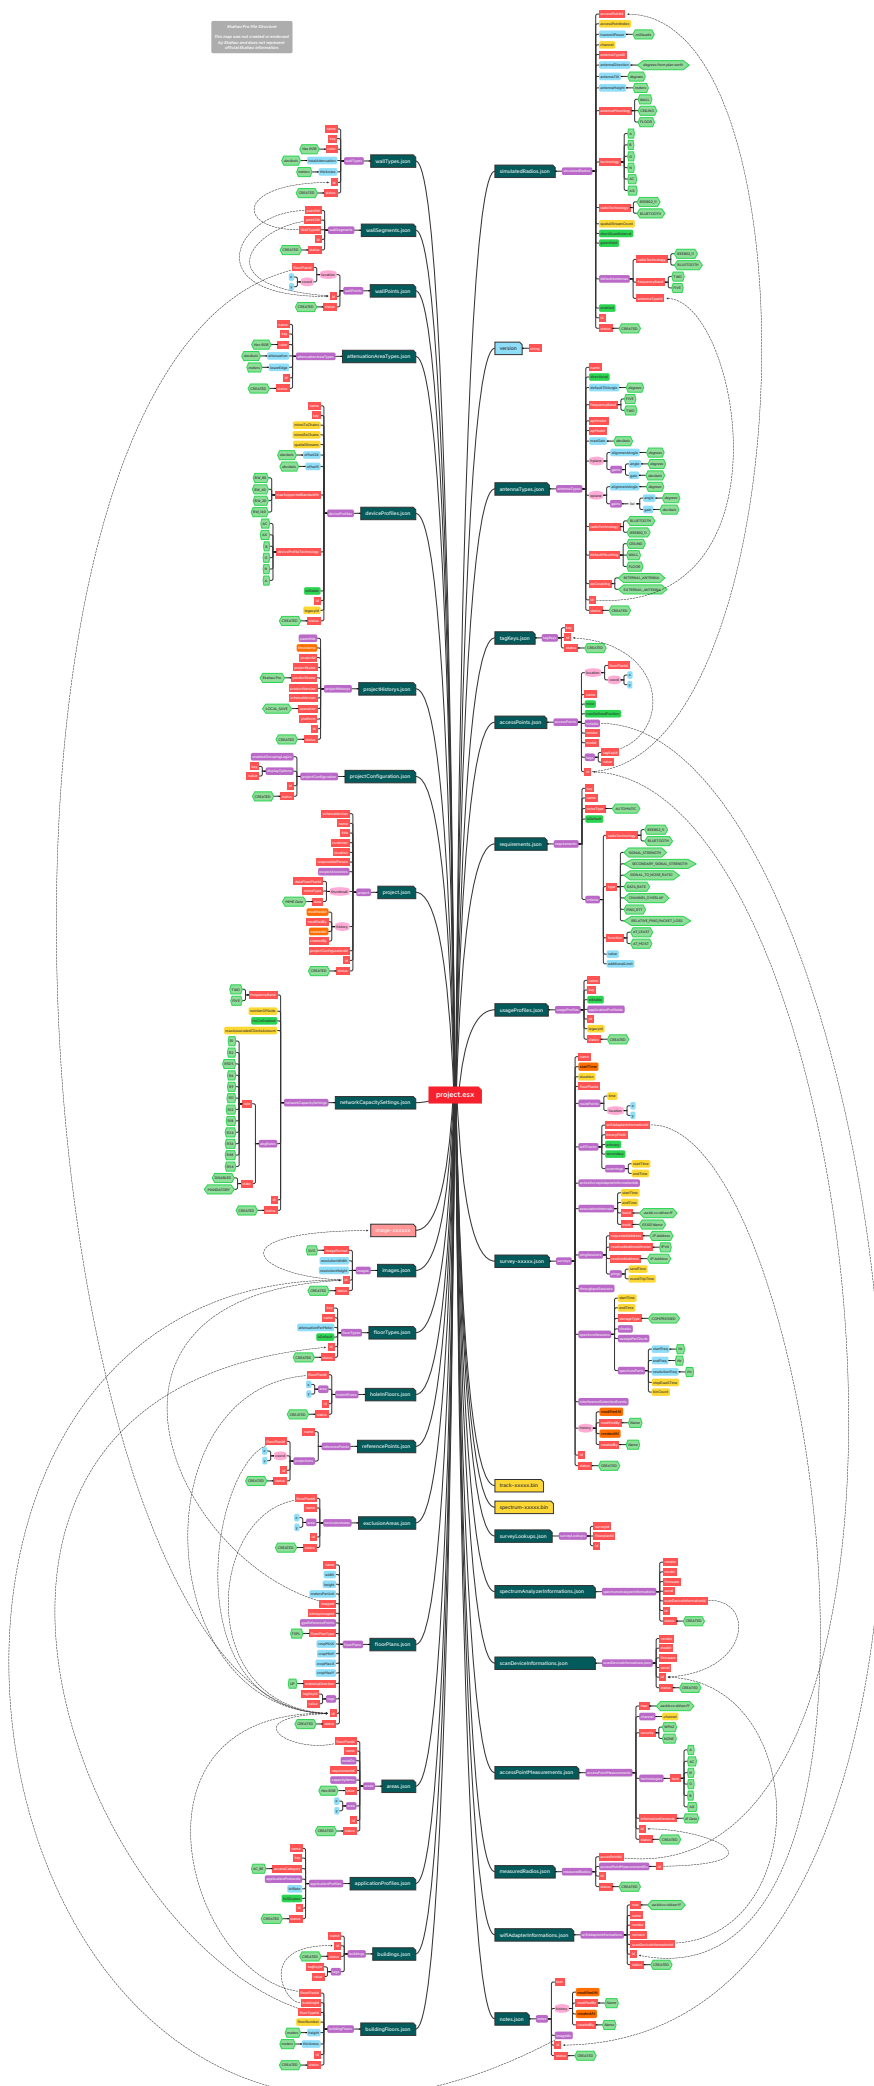

Legend for file types:

- Red: .exe
- Purple: .dll
- Green: Text file
- Yellow: Binary data file
- Blue: Image
- Pink: Font